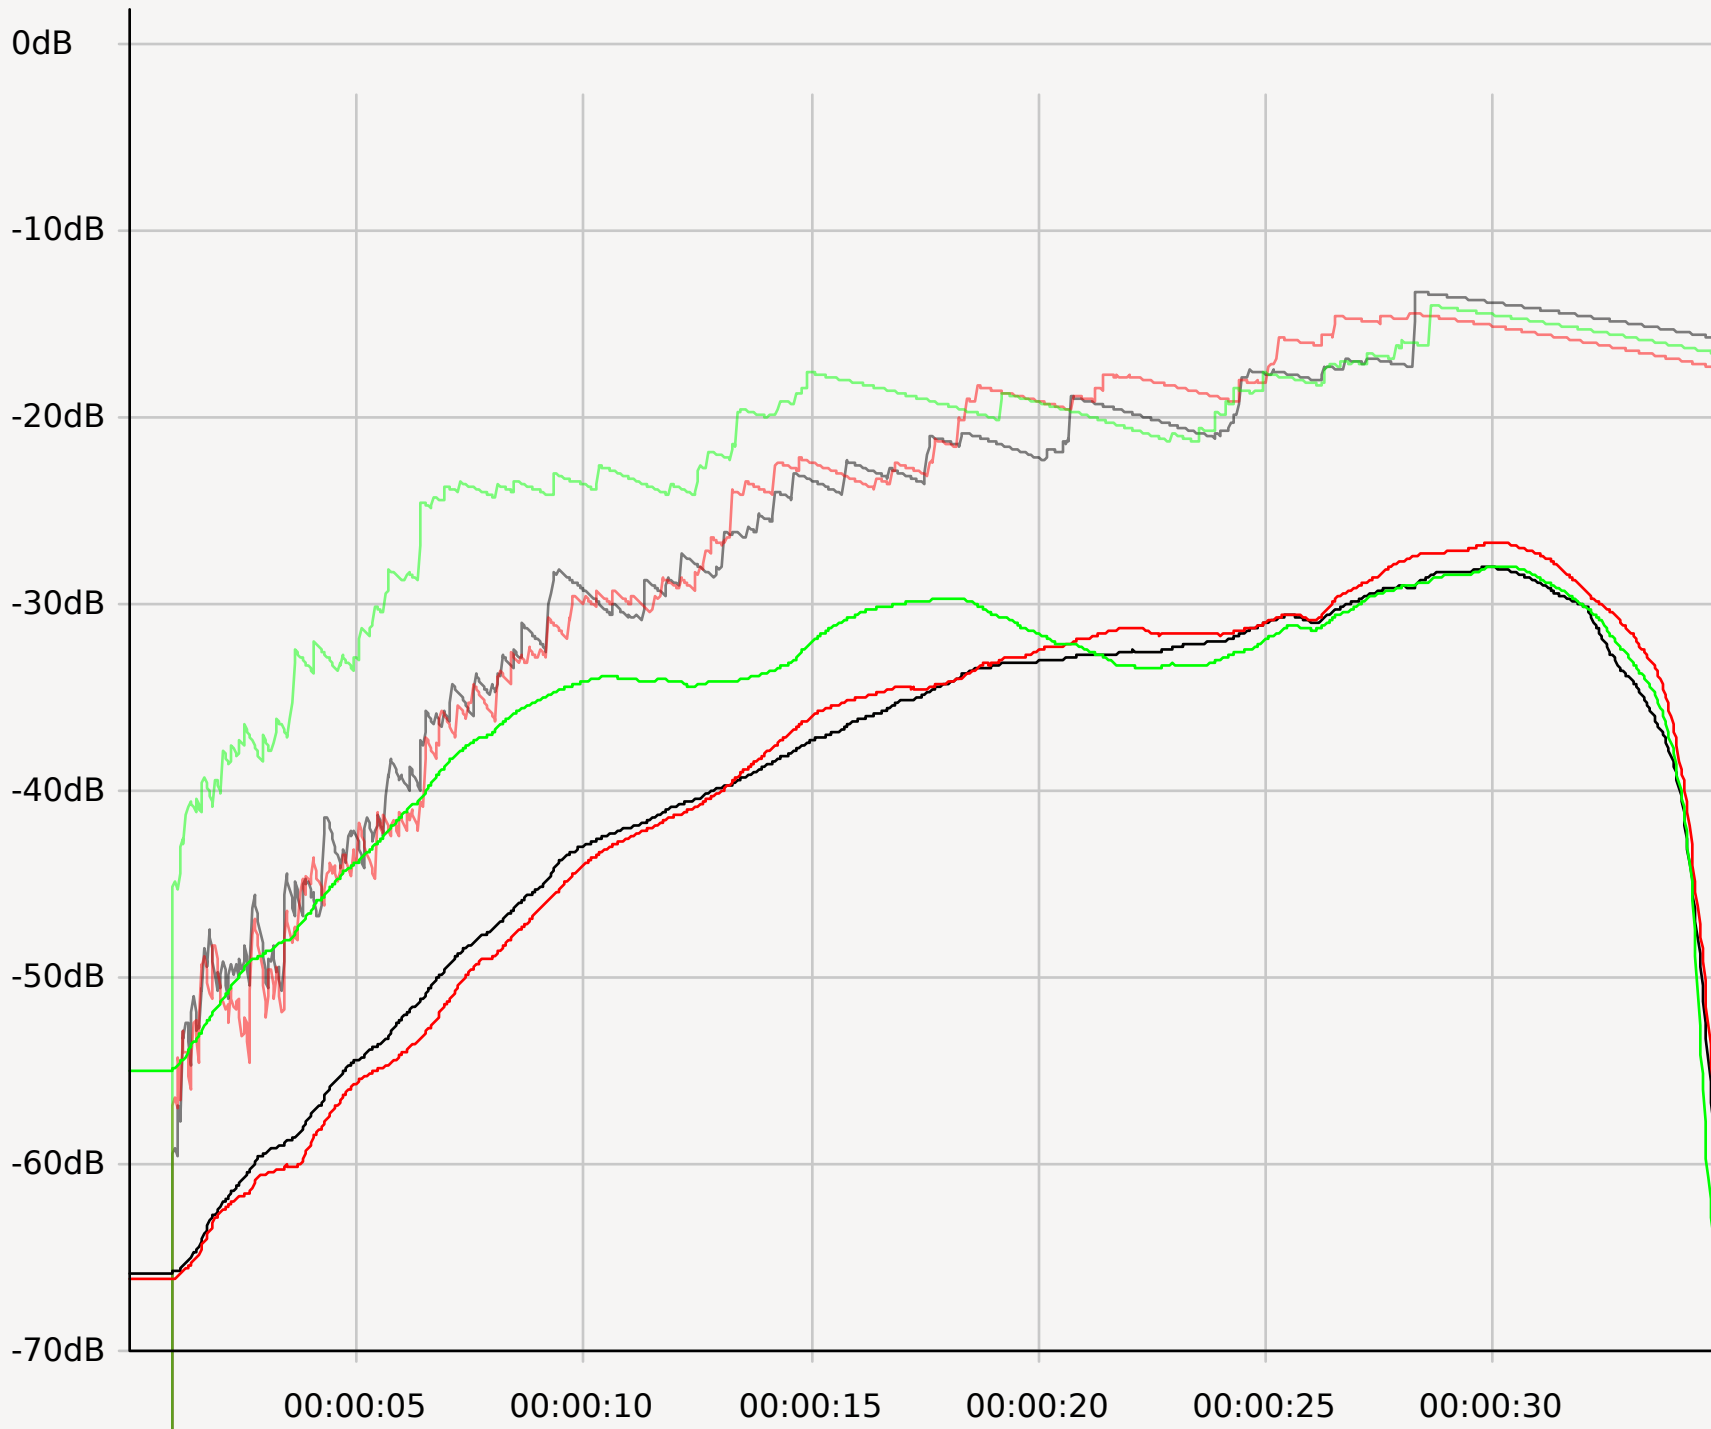

Cursor: none

Channels

- Left
- Right
- Centre
- Lfe (sub)
- Left surround
- Right surround

Type

- Peak
- RMS

Smoothing

Sample peak is -13.18dB at 00:00:29.11 on Rs
True peak is -13.18dB
Integrated loudness -22.81 LUFS
Loudness range 17.60 LU
LEQ(m) 76.11dB

Close